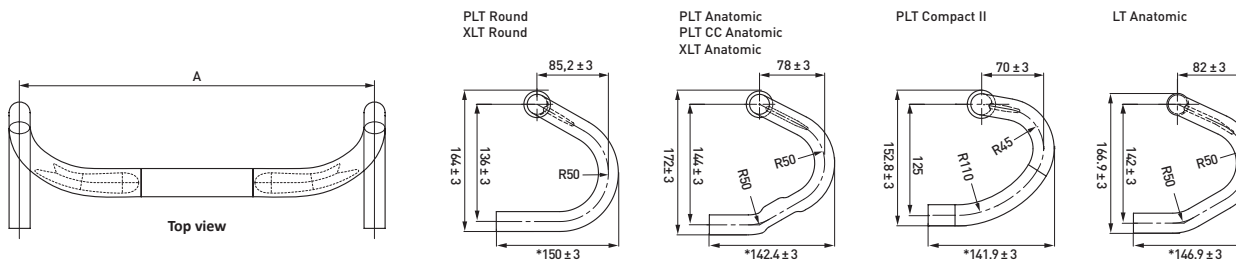

Specifications & Dimensions

HANDLEBARS ROAD	Stealth Evo Combo	VIBE Sprint - Cavendish Star Series	VIBE	VIBE Track	Vibe7S
Material	UD Carbon	Al7050-T6 with splined reinforcements	UD Carbon	3K Carbon	Al7050-T6
Shape	Anatomic / Compact	Anatomic	Round / Anatomic	Track	Round / Anatomic / Compact II / Track
DI2 Compatible	Yes	Yes	Yes	-	Yes
Cable Routing	Double	Double	Double	-	Double
Width (A)	42 - 44cm (c/c)	40 - 42 - 44cm (c/c)	40 - 42 - 44cm (c/c)	40cm (c/c)	38 - 40 - 42 - 44cm (c/c)
Diameter	1-1/8 (steerer)	31.8mm	31.8mm (stem)	31.8mm (stem)	31.8mm (stem)
Weight (from)	410g.	295g.	260g.	375g.	275g.

HANDLEBARS ROAD	PLT CC	PLT	XLT	LT
Material	Al7050-DB with 3K Carbon wrap	Al2014-DB	Al6061-DB	Alloy
Shape	Anatomic	Round / Anatomic / Compact II	Round / Anatomic	Anatomic
DI2 Compatible	Yes	Yes	-	-
Cable Routing	Single	Single	Single	Single
Width (A)	42 - 44cm (c/c)	38 - 40 - 42 - 44cm (c/c)	40 - 42 - 44cm (c/c)	42 - 44cm (c/c)
Diameter	31.8mm (stem)	31.8mm (stem)	31.8mm (stem)	26.0 / 31.8mm (stem)
Weight (from)	295g.	260g.	285g.	290g.

Specifications & Dimensions

HANDLEBARS MTB	XCR CC	XCR Riser	Tharsis	Koryak CC	Koryak Riser	FRS Riser 20
Material	Reinforced UD Carbon	Reinforced UD Carbon	Reinforced T-800/1000 UD Carbon	Al2014-T6 DB	Al7050-T6 DB	Al2014-T6
Width (A)	580mm	660mm	710mm	600mm	685mm	685mm
Rise (B)	—	20mm	20mm	—	25mm	20mm
Backsweep (C)	5degr.	9degr.	8degr.	5degr.	9degr.	9degr.
Upsweep (D)	—	5degr.	4degr.	—	5degr.	6degr.
Diameter	31.8mm	31.8mm	31.8mm	31.8mm	31.8mm	31.8mm
Weight	145g.	190g.	195g.	130g.	270g.	295g.
Colour	UD Carbon	UD Carbon	Matt Carbon	SB Black / SB Mag	SB Black / SB Mag	SB Black / Glossy White