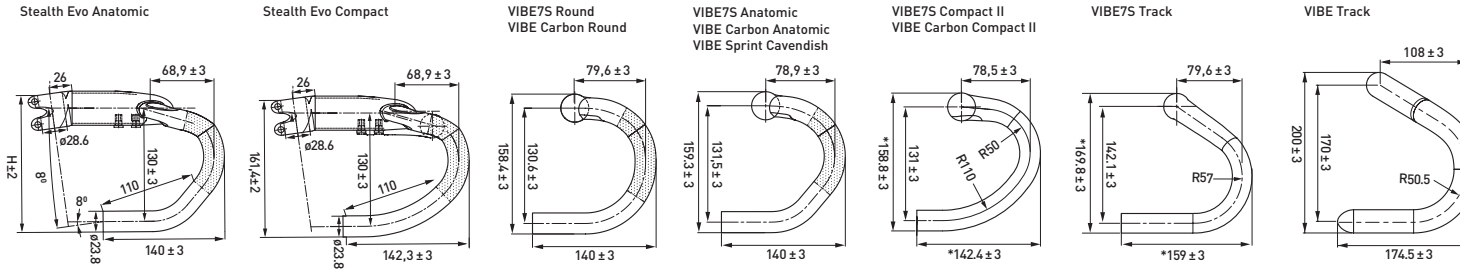

Specifications & Dimensions

HANDLEBARS ROAD	Stealth Evo Combo	VIBE Sprint - Cavendish Star Series	VIBE	VIBE Track	Vibe7S
Material	UD Carbon	Al7050-T6 with splined reinforcements	UD Carbon	3K Carbon	Al7050-T6
Shape	Anatomic / Compact	Anatomic	Round / Anatomic	Track	Round / Anatomic / Compact II / Track
DI2 Compatible	Yes	Yes	Yes	-	Yes
Cable Routing	Double	Double	Double	-	Double
Width (A)	42 - 44cm (c/c)	40 - 42 - 44cm (c/c)	40 - 42 - 44cm (c/c)	40cm (c/c)	38 - 40 - 42 - 44cm (c/c)
Diameter	1-1/8 (steerer)	31.8mm	31.8mm (stem)	31.8mm (stem)	31.8mm (stem)
Weight (from)	410g.	295g.	260g.	375g.	275g.

HANDLEBARS ROAD	PLT CC	PLT	XLT	LT
Material	Al7050-DB with 3K Carbon wrap	Al2014-DB	Al6061-DB	Alloy
Shape	Anatomic	Round / Anatomic / Compact II	Round / Anatomic	Anatomic
DI2 Compatible	Yes	Yes	-	-
Cable Routing	Single	Single	Single	Single
Width (A)	42 - 44cm (c/c)	38 - 40 - 42 - 44cm (c/c)	40 - 42 - 44cm (c/c)	42 - 44cm (c/c)
Diameter	31.8mm (stem)	31.8mm (stem)	31.8mm (stem)	26.0 / 31.8mm (stem)
Weight (from)	295g.	260g.	285g.	290g.

Specifications & Dimensions

HANDLEBARS MTB	XCR CC	XCR Riser	Tharsis	Koryak CC	Koryak Riser	FRS Riser 20
Material	Reinforced UD Carbon	Reinforced UD Carbon	Reinforced T-800/1000 UD Carbon	Al2014-T6 DB	Al7050-T6 DB	Al2014-T6
Width (A)	580mm	660mm	710mm	600mm	685mm	685mm
Rise (B)	—	20mm	20mm	—	25mm	20mm
Backsweep (C)	5degr.	9degr.	8degr.	5degr.	9degr.	9degr.
Upsweep (D)	—	5degr.	4degr.	—	5degr.	6degr.
Diameter	31.8mm	31.8mm	31.8mm	31.8mm	31.8mm	31.8mm
Weight	145g.	190g.	195g.	130g.	270g.	295g.
Colour	UD Carbon	UD Carbon	Matt Carbon	SB Black / SB Mag	SB Black / SB Mag	SB Black / Glossy White