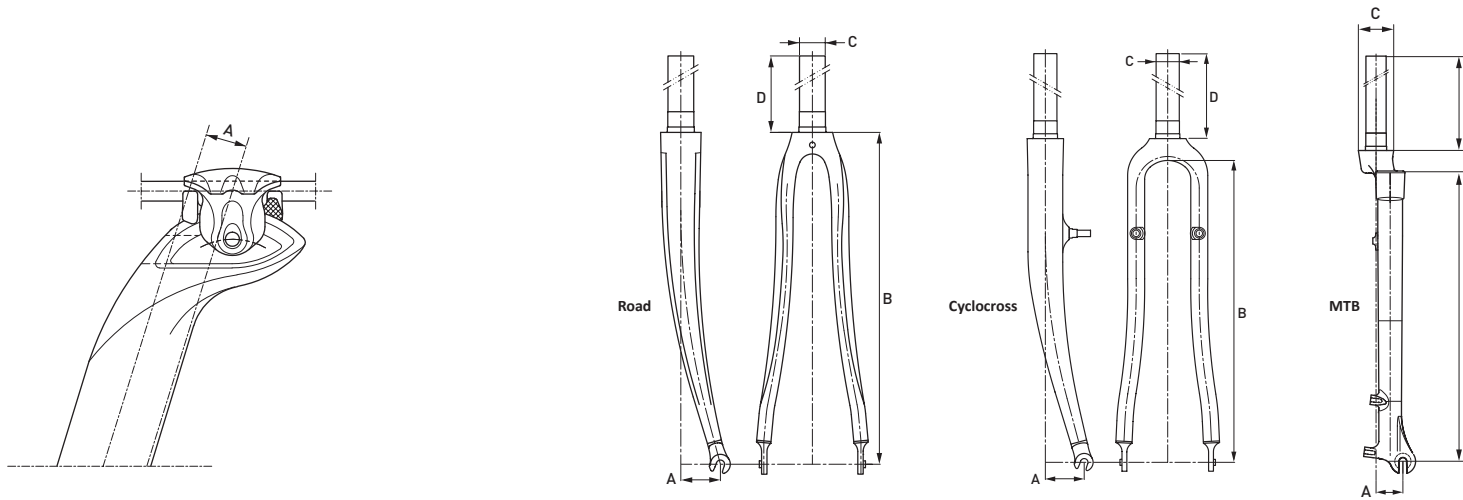

Specifications & Dimensions

STEMS ROAD	Stealth Evo Combo	Missile Evo	VIBE Sprint - Cavendish Star Series	VIBE	VIBE Track
Material	UD Carbon	UD Carbon	Monocoque UD Carbon	Al7050-T6 with UD Carbon wrap	3K Carbon
Angle (A)	8degr.	10degr.	10degr.	10degr.	+/-10degr.
Length (B)	90 - 130mm	85 - 95 - 105mm	105 - 120 - 135mm	80 - 140mm	110 - 120 - 130mm
Bar Diameter (C)	-	31.8mm	31.8mm	31.8mm	31.8mm
Steerer Diameter (D)	1-1/8"	1-1/8"	1-1/8"	1-1/8"	1-1/8"
Weight (from)	350g.	295g.	255g.	115g.	235g.
Colour	Black / White	UD Carbon	UD Carbon	UD Carbon	Carbon

STEMS ROAD	Vibe7S	PLT CC	PLT	XLT	LT
Material	Al7050-T6	Al7050-T6 with 3K Carbon wrap	Al2014	Al2014	Al6061
Angle (A)	10degr.	+/-10degr.	+/-10degr. & +/-6degr.	+/-10degr.	+/-6degr.
Length (B)	80 - 140mm	80 - 140mm	80 - 140mm	80 - 130mm	60, 80 - 130mm
Bar Diameter (C)	31.8mm	31.8mm	31.8mm	31.8mm	26.0 / 31.8mm
Steerer Diameter (D)	1-1/8"	1-1/8"	1-1/8"	1-1/8" (incl. shim for 1")	1-1/8" (incl. shim for 1")
Weight (from)	120g.	120g.	110g.	125g.	140g.
Colour	Black	Carbon	SB Black	SB Black	SB Black

Specifications & Dimensions

FORKS	MTB XCR Full Carbon	MTB Carbon Alloy	Road Full Carbon	Road Carbon Alloy	Cyclocross Full Carbon
Material Legs	Monocoque Carbon	3K Carbon	Monocoque Carbon	3K Carbon	Monocoque Carbon
Material Crown & Steerer	Monocoque Carbon	Alloy	Monocoque Carbon	Alloy	Monocoque Carbon
Material Dropouts	Monocoque Carbon	Alloy	Alloy	Alloy	Alloy
Brake mounts	Post Mount Disc only	Post Mount Disc only or icw. V-Brake			Cantilever / V-Brake
Shape Legs	Straight	Straight	Curved	Curved	Curved
Rake (A)	38mm	45mm			
Stack height (B)	445mm	445mm (465mm for 29er)			
Diameter Steerer (C)	1-1/8"	1-1/8"	1-1/8"	1" & 1-1/8"	1-1/8"
Length Steerer (D)	300mm	300mm	300mm	300mm	300mm
Type	Integrated & Non-integrated	Integrated & Non-integrated	Integrated & Non-integrated	Integrated & Non-integrated	Integrated & Non-integrated
Weight	595g.	from 840g.	390g.	from 550g.	480g.
Colour	Carbon	Carbon-Alloy	Carbon	Carbon	Carbon