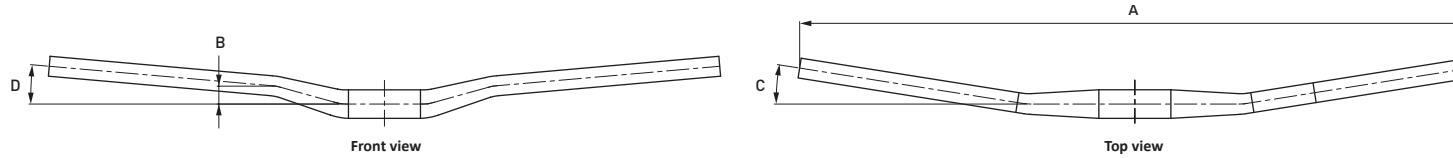

Specifications & Dimensions

HANDLEBARS MTB	XCR CC	XCR Riser	Tharsis	Koryak CC	Koryak Riser	FRS Riser 20
Material	Reinforced UD Carbon	Reinforced UD Carbon	Reinforced T-800/1000 UD Carbon	Al2014-T6 DB	Al7050-T6 DB	Al2014-T6
Width (A)	580mm	660mm	710mm	600mm	685mm	685mm
Rise (B)	—	20mm	20mm	—	25mm	20mm
Backsweep (C)	5degr.	9degr.	8degr.	5degr.	9degr.	9degr.
Upsweep (D)	—	5degr.	4degr.	—	5degr.	6degr.
Diameter	31.8mm	31.8mm	31.8mm	31.8mm	31.8mm	31.8mm
Weight	145g.	190g.	195g.	130g.	270g.	295g.
Colour	UD Carbon	UD Carbon	Matt Carbon	SB Black / SB Mag	SB Black / SB Mag	SB Black / Glossy White

HANDLEBARS MTB	FRS Riser 40	Athertons DH	Athertons 4X	Vanderham HI	Vanderham Low
Material	Al2014-T6	Al7050-T76	Al7050-T76	Al7050-T76	Al7050-T76
Width (A)	700mm	745mm	745mm	740mm	740mm
Rise (B)	40mm	20mm	50mm	30mm	20mm
Backsweep (C)	9degr.	9degr.	7degr.	8degr.	8degr.
Upsweep (D)	5degr.	5degr.	3degr.	4degr.	4degr.
Diameter	31.8mm	31.8mm	31.8mm	31.8mm	31.8mm
Weight	300g.	325g.	325g.	325g.	325g.
Colour	SB Black / Glossy White	SB Black with polished ends	SB Black with polished ends	Matte SB black	Matte SB black

AEROBARS TRI-TT	Missile Evo	Missile Flat	Missile Drop	Stealth Evo Clip-on	Synop TT-Kit
Material	UD Carbon	3K Carbon	3K Carbon	3K Carbon	3K Carbon / Al2014
Shape extensions	Bend	Bend / S-Bend / Straight	Bend / S-Bend / Straight	S-Bend	S-Bend
Width	40cm (c/c)	42cm (c/c)	38cm (c/c)	—	40cm (c/c)
Armpads	Gel 10mm	Gel 5mm	Gel 5mm	Gel 5mm	Gel 5mm
Diameter	26.0mm	31.8mm	31.8mm	Only fits Stealth Evo Combo	31.8mm (incl. shims for 26.0mm)
Weight	665g.	530g.	520g.	315g.	715g.

AEROBARS TRI-TT	Synop Carbon Clip-on	Synop AL Clip-on	Synop Tri Clip-on	Synop HF TT Base-bar	Tempo Clip-on
Material	3K Carbon / Al2014	Al2014	Al2014	Al2014	Al2014
Shape extensions	S-Bend	S-Bend	Short Tri-shape	—	Std.
Width	—	—	—	40cm (c/c)	—
Armpads	Gel 5mm	Gel 5mm	Gel 5mm	—	Foam 15mm
Diameter	31.8mm (incl. shims for 26.0mm)	31.8mm (incl. shims for 26.0mm)	31.8mm (incl. shims for 26.0mm)	31.8mm	31.8mm (incl. shims for 26.0mm)
Weight	350g.	415g.	410g.	295g.	385g.