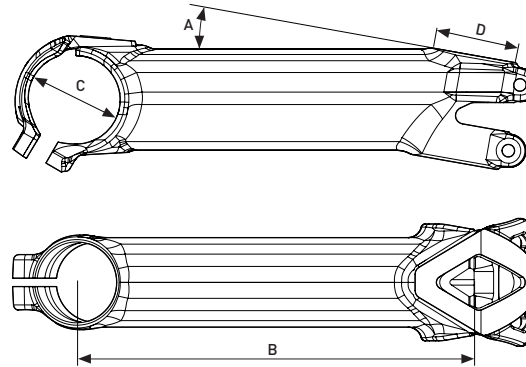

Specifications & Dimensions

STEMS ROAD	Stealth Evo Combo	Missile Evo	VIBE Sprint - Cavendish Star Series	VIBE	VIBE Track
Material	UD Carbon	UD Carbon	Monocoque UD Carbon	Al7050-T6 with UD Carbon wrap	3K Carbon
Angle (A)	8degr.	10degr.	10degr.	10degr.	+/-10degr.
Length (B)	90 - 130mm	85 - 95 - 105mm	105 - 120 - 135mm	80 - 140mm	110 - 120 - 130mm
Bar Diameter (C)	-	31.8mm	31.8mm	31.8mm	31.8mm
Steerer Diameter (D)	1-1/8"	1-1/8"	1-1/8"	1-1/8"	1-1/8"
Weight (from)	350g.	295g.	255g.	115g.	235g.
Colour	Black / White	UD Carbon	UD Carbon	UD Carbon	Carbon

STEMS ROAD	Vibe7S	PLT CC	PLT	XLT	LT
Material	Al7050-T6	Al7050-T6 with 3K Carbon wrap	Al2014	Al2014	Al6061
Angle (A)	10degr.	+/-10degr.	+/-10degr. & +/-6degr.	+/-10degr.	+/-6degr.
Length (B)	80 - 140mm	80 - 140mm	80 - 140mm	80 - 130mm	60, 80 - 130mm
Bar Diameter (C)	31.8mm	31.8mm	31.8mm	31.8mm	26.0 / 31.8mm
Steerer Diameter (D)	1-1/8"	1-1/8"	1-1/8"	1-1/8" (incl. shim for 1")	1-1/8" (incl. shim for 1")
Weight (from)	120g.	120g.	110g.	125g.	140g.
Colour	Black	Carbon	SB Black	SB Black	SB Black

STEMS MTB	XCR	Tharsis	Koryak	FRS	Athertons
Material	Al7075-T6	T-800 UD Carbon	Al6061-T6	Al6061-T6	Al7050
Angle (A)	+/-5degr.	+/-6degr.	+/-10degr.	5degr.	0degr.
Length (B)	80 - 130mm	70 - 100mm	60 - 130mm	50 - 70mm	35, 50, 65mm
Bar Diameter (C)	31.8mm	31.8mm	31.8mm	31.8mm	31.8mm
Steerer Diameter (D)	1-1/8"	1-1/8"	1-1/8"	1-1/8"	1-1/8"
Weight (from)	110g.	130g.	140g.	135g.	150g.
Colour	Polish Black	Matt Carbon	SB Black	SB Black / Glossy White	Black anodized

STEMS MTB	Athertons Boxxer	Vanderham	XLT	LT
Material	Al7050	Al7050	Al2014	Al6061
Angle (A)	0degr.	0degr.	+/-10degr.	+/-6degr.
Length (B)	45mm	35, 50, 65mm	80 - 130mm	60, 80 - 130mm
Bar Diameter (C)	31.8mm	31.8mm	31.8mm	26.0 / 31.8mm
Steerer Diameter (D)	Boxxer-mount	1-1/8"	1-1/8" (incl. shim for 1")	1-1/8" (incl. shim for 1")
Weight (from)	150g.	150g.	125g.	140g.
Colour	Black anodized	Black anodized	SB Black	SB Black