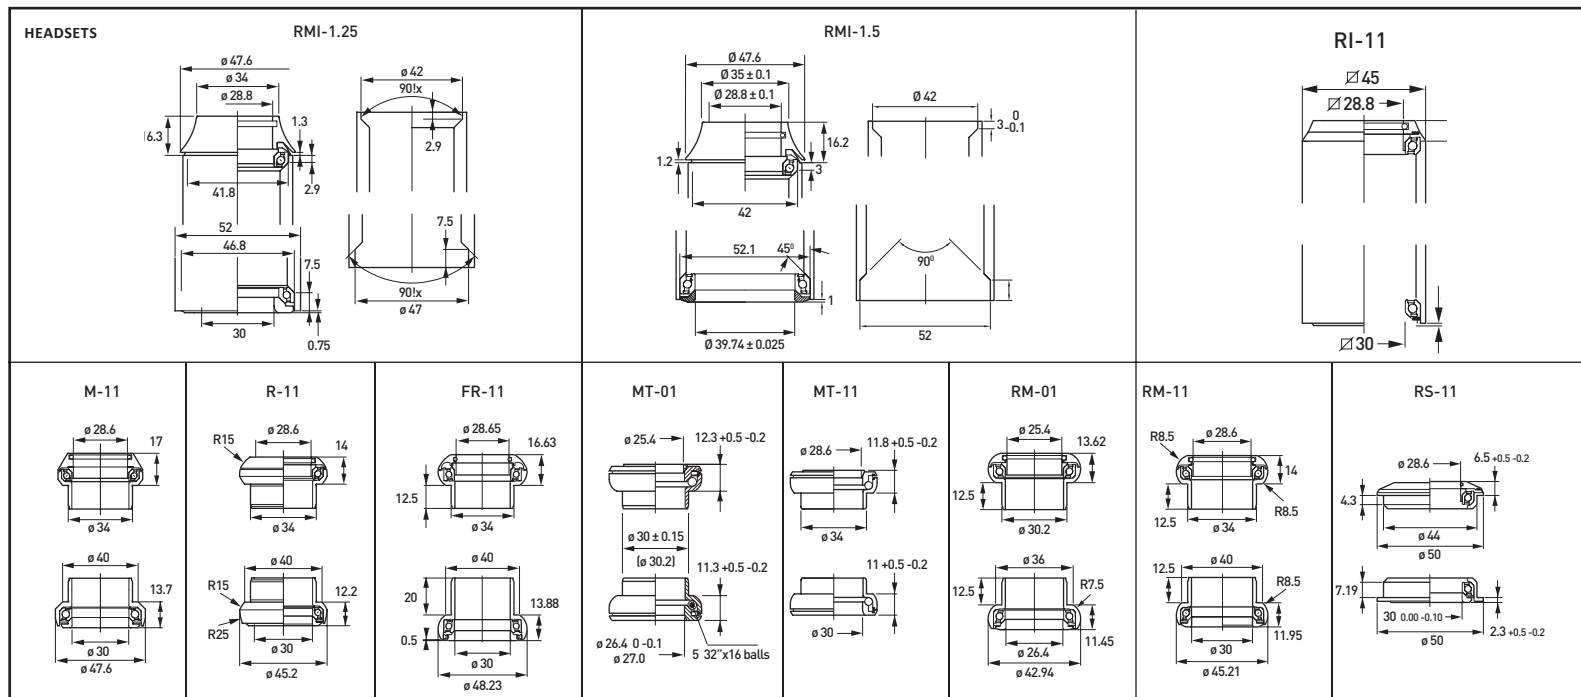

Specifications & Dimensions

WHEELS	DISC REARWHEEL CLINCHER	DISC REARWHEEL TUBULAR	DISC REARWHEEL TRACK	4RAYS FRONTWHEEL CLINCHER	4RAYS FRONTWHEEL CLINCHER	RC50 CLINCHER WHEELSET	RC50 TUBULAR WHEELSET
Material	Monocoque Carbon	Monocoque Carbon	Monocoque Carbon	Monocoque Carbon	Monocoque Carbon	Monocoque Carbon	Monocoque Carbon
Spokes				4 Straight	4 Straight	24 (Front & Rear) Sapim Aerospokes	24 (Front & Rear) Sapim Aerospokes
Hub	Shimano Dura Ace 7800 9- & 10-sp	Shimano Dura Ace 7800 9- & 10-sp	Shimano Dura Ace Track	Shimano Dura Ace 7800	Shimano Dura Ace 7800	Shimano Ultegra 6600	Shimano Ultegra 6600
Rim	Alloy	Carbon	Carbon	300mm	300mm		
Type	Clincher	Tubular	Tubular	Clincher	Tubular	Clincher	Tubular
Weight set	1230g.	1260g.	1270g.	649g.	649g.	1970g.	1520g.
Colour	Carbon	Carbon	Carbon	Carbon	Carbon	Carbon	Carbon

EYEWEAR			
TYPE OF LENS	Light Transmission	Filter category	DARK < Transmission > LIGHT
Smoke Silver Mirror	8.55%	N4	
Smoke Mirror	11.69%	N3	
Smoke Blue Mirror	13.02%	N3	
Smoke Flash Mirror	12.25%	N3	
Smoke Red Mirror	15.03%	N3	
Smoke Gradient	25.08%	G2	
Yellow	84.52%	N0	
Clear	90.79%	N0	

All PRO Eyewear lenses meet European (EN 1836 - 2005), American (ANSI Z80.2 - 2001) & Australian (AS 1067 - 2003) Standards